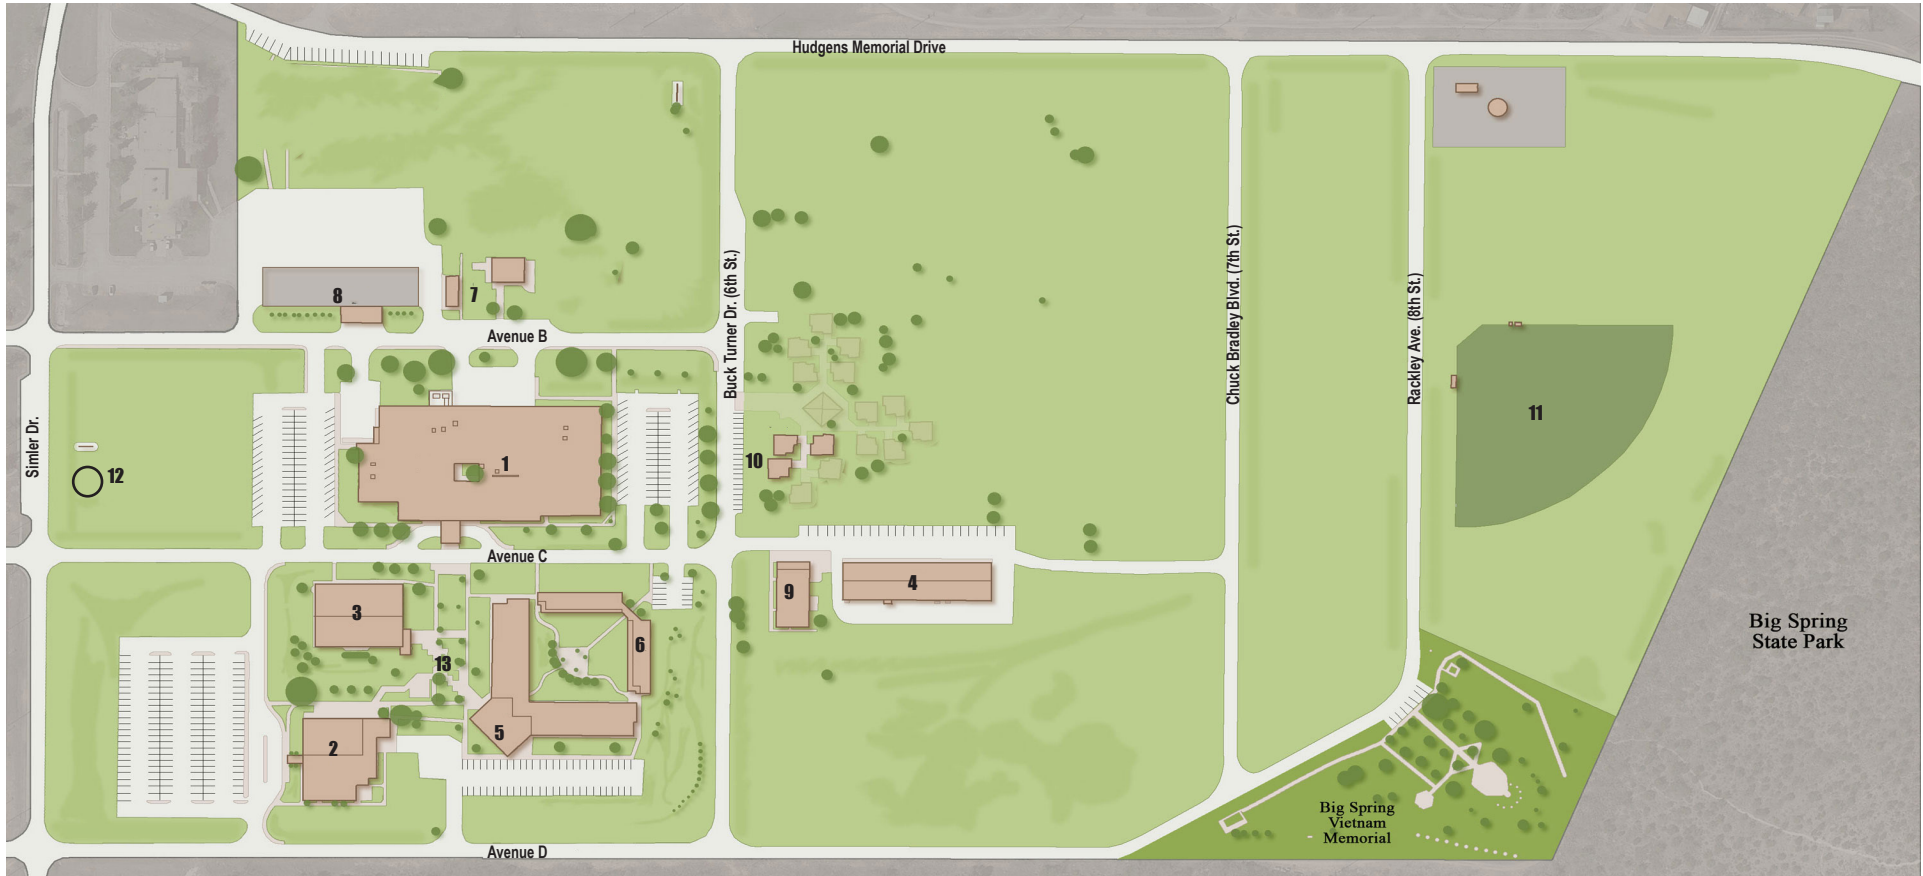

HOWARD COLLEGE

SOUTH WEST COLLEGE FOR THE DEAF

LEGEND

- 1. Burke Administration/Classrooms
- 2. Maddux Student Center
- 3. Activities Building/Gymnasium
- 4. Technical Training Center
- 5. Burke/Mehan Residence Halls
- 6. Apartments
- 7. Maintenance
- 8. Groundskeeping
- 9. Storage
- 10. SWCD Village
- 11. SWCD Softball Field
- 12. Rattler Statue
- 13. Pedestrian Plaza