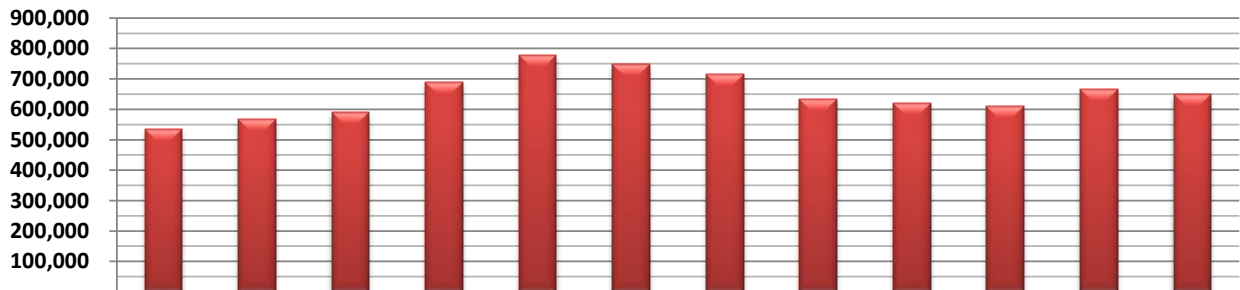

## Fall Contact Hours General Studies/Career Technical Education

	2006	2007	2008	2009	2010	2011	2012	2013	2014	2015	2016	2017
Contact Hours	534,560	568,960	588,912	689,648	777,136	748,048	716,064	634,180	621,172	609,932	667,687	649,268